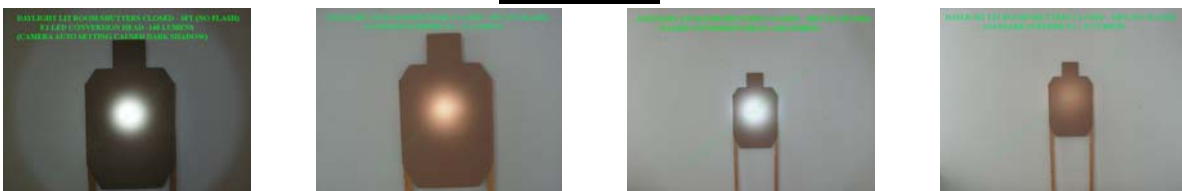

LED CONVERSION HEADS FOR THE "E" SERIES SUREFIRE LIGHTS

ITEM NUMBER: **LED-CONVER**

LED Conversion Heads

Retail: $79.99

Your Price: $74.99

These new LED conversion heads upgrade the Surefire E1 and E2 line of flashlights into a MUCH higher-output, longer-running LED flashlight. This awesome aftermarket accessory provides a nice smooth beam with plenty of reach and lots of useable side spill. (Important for practical use especially for those in the LE field). The maximum output is a staggering 140 lumens (E1) and 220 lumens (E2), for an average of 2+ hour run times. We are EXTREMELY impressed with the performance of these new heads!

Standard colors and bezels are as follows.

- E1 Natural with Standard Bezel   Item Number: **LED-CONVER-E1**
- E2 Natural with Standard Bezel   Item Number: **LED-CONVER-E2**
- E2D Black with Impact Bezel   Item Number: **LED-CONVER-E2D**

Your Choice **$74.99** plus shipping. Payments accepted include, PP, CC and of course cash, MO's and Cashiers Checks.

E1 Photos

E2 Photos