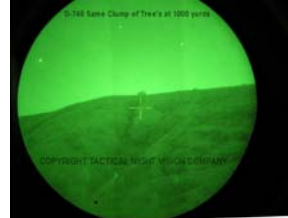

Suggested Retail Price for the D-760 Select Alpha is **$3849**.

Prices shown above do not include S/H and insurance. PayPal and CC please add the 3%. I also will accept Cashiers Check, and Money Orders. Of course I must state here, **NO SHIPPING OUTSIDE CONUS, EVER**. Shipped to verifiable US addresses **ONLY**.

Thanks again to all have ordered my NV products in the past. These scopes listed here are simply the best pound-for-pound units out there for reaching out and touching something! I've worked with these units for far too long to expect anything less and I've also worked with the **VERY** high dollar units as well. You will be **VERY** happy with either the 760 or 740 units.

*Specifications subject to change without notice. Export of the commodities described herein is strictly prohibited without a valid export license issued by the U.S. Department of State Office of Defense Trade Controls prescribed in the International Traffic in Arms Regulation (ITAR), Title 22, Code of Federal Regulation, Parts 120-130.

Tactical Night Vision Company 25612 Barton Rd. #328 Loma Linda, CA. 92354 909-659-2842 www.tacticalnightvision.com