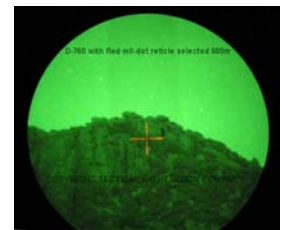

In some of the through the tube NV pics, you will see a slight shaded area running vertically. ANY rear-projection reticule riflescopes have a "darker" reticule-plate stripe. This is due to the coating on the etched plate to reflect red/amber light back towards the eyepiece. The 4x system will have a more pronounced reticule-plate due to lower magnification and a slightly higher overall brightness. This phenomenon is virtually undetectable with a naked eye (in opposition to a much more sensitive camera) and in no way impairs the performance. I wish our eyes could see in the dark this well!

Here are the typical specifications of the Hand Select image intensifier:

- Thin-Film (weapon mountable)
- Resolution: 64 lp/mm
- Signal-to-Noise: 21+
- Photo Response: 2100+

D-760 (6x) Specifications.

Maximum Recoil Rating - .375 H&H, .50 BMG and .416 Rigby
 Image Intensifier - Generation 3 US
 Resolution - 64-72 lp/mm
 Magnification - 6x
 Lens System - 165mm f2.0
 FOV - 8°
 @1000 yards - 459'
 @1000 meters - 140 meters
 Range of Focus - 98' to infinity 30m to infinity
 Detection Range - 1558' 475 meters
 Recognition Range - 1312' 400 meters
 Reticule Type - Mil-Dot (illuminated red-on-green)
 Windage/Elevation Adjustments - 1/4 MOA/click
 @100 yards - 1/4"/click
 Diopter Adjustment - +3 to -4
 Weather Resistant - Water Proof
 Camera/Camcorder Adaptable - No
 IR Illuminator - Yes (optional)
 Battery Type/Life - AA(x2)/60 hours
 Dimensions - 13" x 3.6" x 4" 330mm x 91mm x 102mm
 Weight - 46 oz 1.3 kg
 Operating Temperature -40° F to 122° F -40°C to +50°C
 Warranty - 2 years